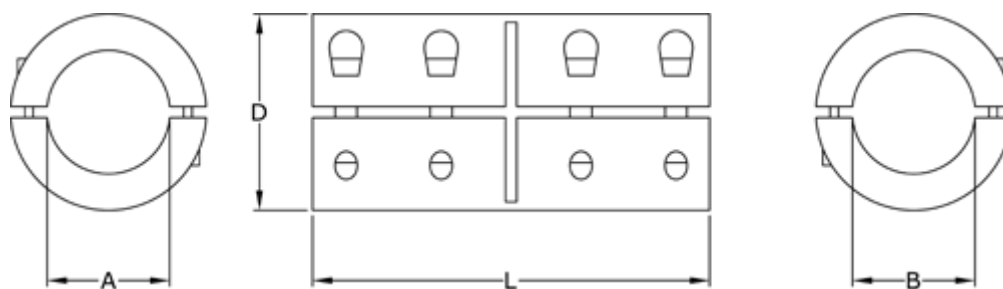

# Data Sheet

Article number: 3323046601050

Description: Rigid coupling size 50 bore 50/50 mm  
Two piece clamp, steel

## Measures

A = 50

B = 50

D = 85

L = 124

Screw = M10x25